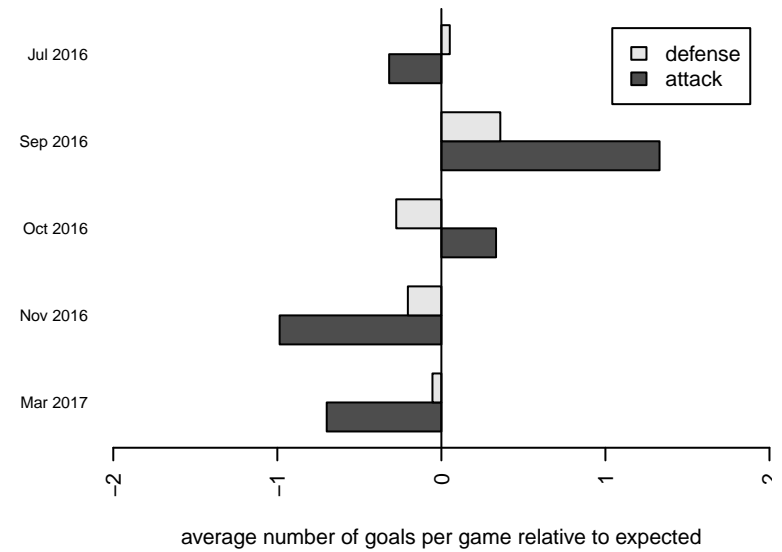

Venues played:
 2016 Albion Cup 2000 Showcase U17
 2016 Surf Cup White U17
 2016 SCDL FI1 U17
 2016 Nomads Thanksgiving 1st Division U17
 2016 NV Players Showcase Mandalay Bay U17

**attack and defense variance (black dot)
relative to other teams
and top 10 in region**

**attack and defense rating
relative to others at age
and all opponents in last 13 months**

**attack and defense rating
relative to others at age
and all opponents in last 13 months**

Performance relative to 13 month average

Performance relative to 13 month average

Distribution of opponents
 Red = Lose zone, Blue = Win zone, Green = Even
 Black line separates win/lose zones

lot. A=Neither has attack advantage, B=Opponent has both attack and defense advantage, C=Opponent has both attack and defense disadvantage, D=Both have