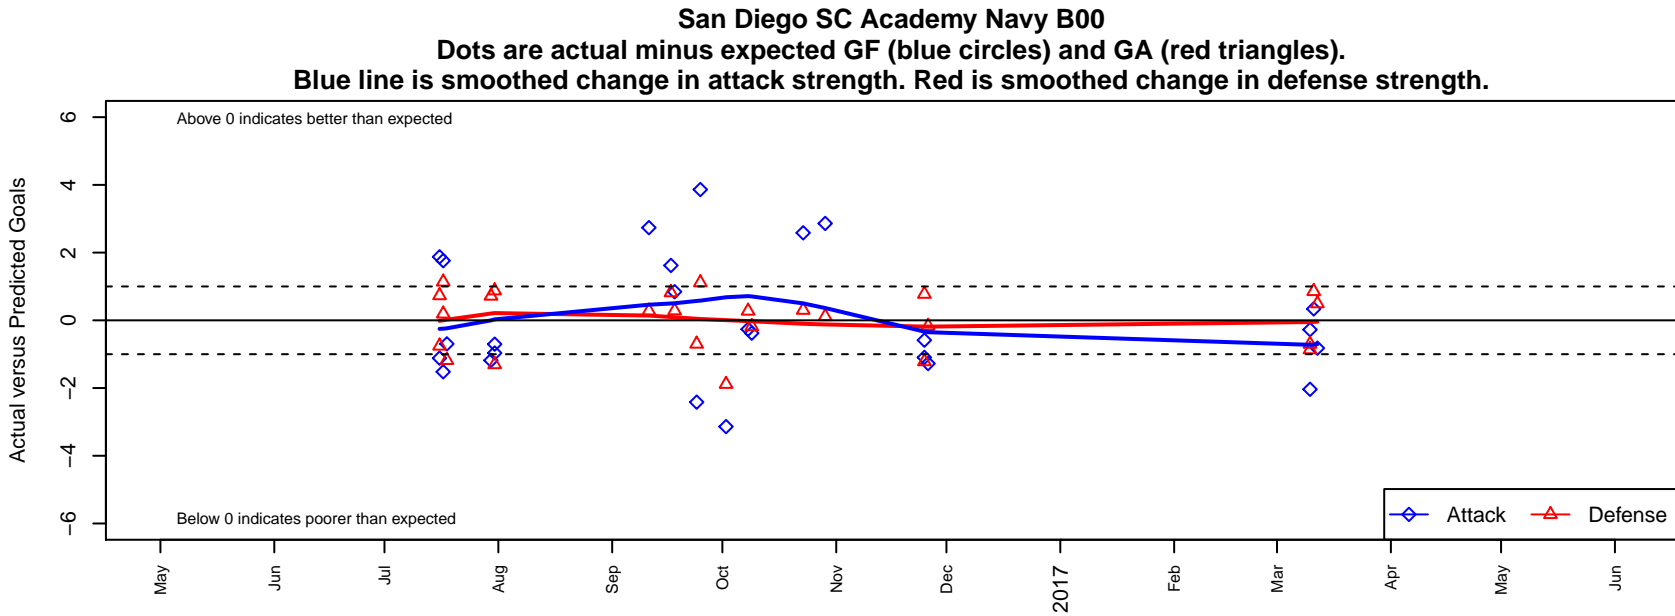

**attack and defense variance (black dot)
relative to other teams
and top 10 in region**

**attack and defense rating
relative to others at age
and all opponents in last 13 months**

**attack and defense rating
relative to others at age
and all opponents in last 13 months**

San Diego SC Academy Navy B00

San Diego SC
San Diego, CAS
B00 total strength=1815
attack=39.88 defense=28.45
fall league = SCDL FI1 U17

alt names used:
SDSC ACADEMY NAVY BLUE (CAS)
San Diego SC B2000 Academy Navy
SAN DIEGO B2000 ACADEMY NAVY (CAS)
San Diego Soccer Club B2000 ACADEMY Nav
SAN DIEGO SDSC B2000 LINENBERGER (C/

Venues played:
2016 Albion Cup 2000 Showcase U17
2016 Surf Cup White U17
2016 SCDL FI1 U17
2016 Nomads Thanksgiving 1st Division U17
2016 NV Players Showcase Mandalay Bay U17