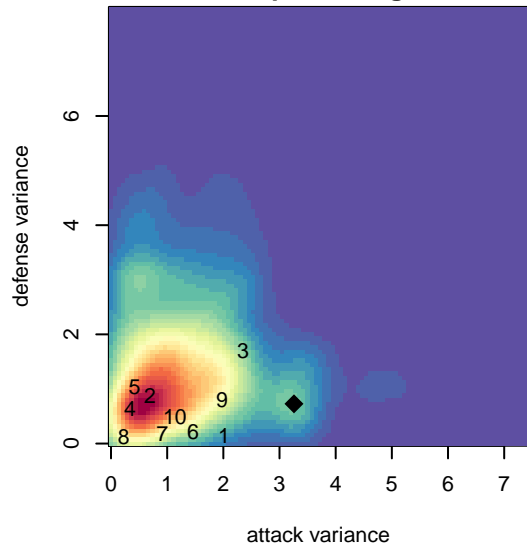

San Diego SC Academy Navy B00

San Diego SC
 San Diego, CAS
 B00 total strength=1815
 attack=39.88 defense=28.45
 fall league = SCDL FI1 U17

alt names used:
 SDSC ACADEMY NAVY BLUE (CAS)
 San Diego SC B2000 Academy Navy
 SAN DIEGO B2000 ACADEMY NAVY (CAS)
 San Diego Soccer Club B2000 ACADEMY Nav
 SAN DIEGO SDSC B2000 LINENBERGER (C/

Venues played:
 2016 Albion Cup 2000 Showcase U17
 2016 Surf Cup White U17
 2016 SCDL FI1 U17
 2016 Nomads Thanksgiving 1st Division U17
 2016 NV Players Showcase Mandalay Bay U17

**attack and defense variance (black dot)
relative to other teams
and top 10 in region**

Performance relative to 13 month average

Distribution of opponents
 Red = Lose zone, Blue = Win zone, Green = Even
 Black line separates win/lose zones

lot. A=Neither has attack advantage, B=Opponent has both attack and defense advantage, C=Opponent has both attack and defense disadvantage, D=Both have