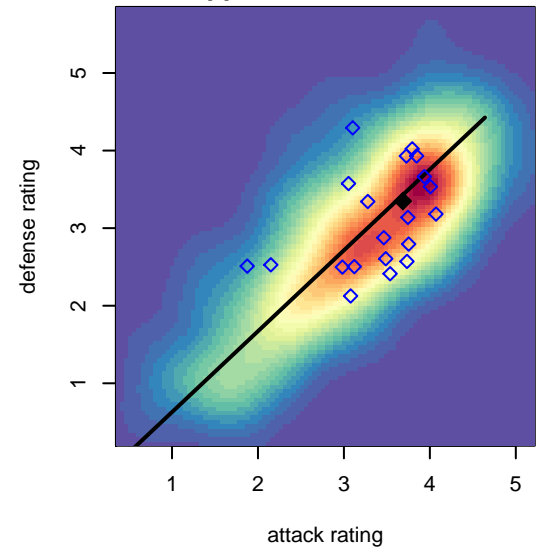

San Diego SC Academy Navy B00

San Diego SC
 San Diego, CAS
 B00 total strength=1815
 attack=39.88 defense=28.45
 fall league = SCDL FI1 U17

alt names used:
 SDSC ACADEMY NAVY BLUE (CAS)
 San Diego SC B2000 Academy Navy
 SAN DIEGO B2000 ACADEMY NAVY (CAS)
 San Diego Soccer Club B2000 ACADEMY Nav
 SAN DIEGO SDSC B2000 LINENBERGER (C/

Venues played:
 2016 Albion Cup 2000 Showcase U17
 2016 Surf Cup White U17
 2016 SCDL FI1 U17
 2016 Nomads Thanksgiving 1st Division U17
 2016 NV Players Showcase Mandalay Bay U17

**attack and defense variance (black dot)
relative to other teams
and top 10 in region**

**attack and defense rating
relative to others at age
and all opponents in last 13 months**

**attack and defense rating
relative to others at age
and all opponents in last 13 months**

Performance relative to 13 month average

Performance relative to 13 month average

Distribution of opponents
 Red = Lose zone, Blue = Win zone, Green = Even
 Black line separates win/lose zones

lot. A=Neither has attack advantage, B=Opponent has both attack and defense advantage, C=Opponent has both attack and defense disadvantage, D=Both have