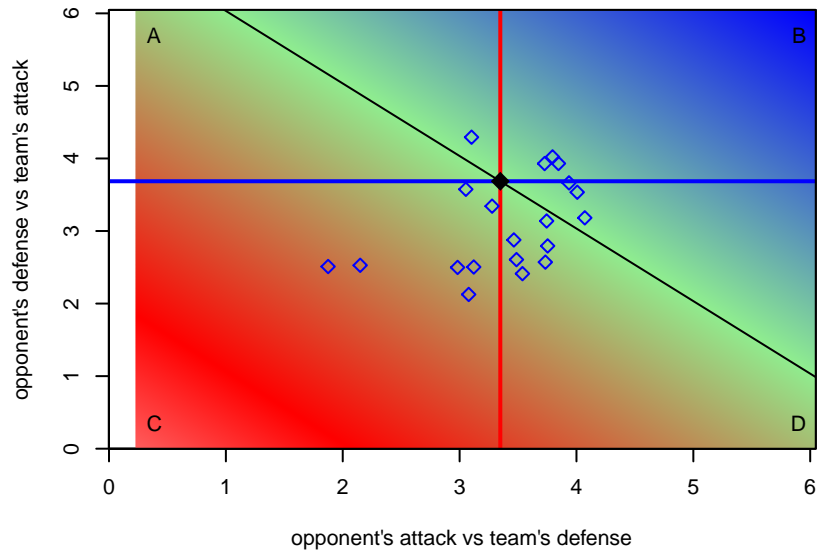

Venues played:
 2016 Albion Cup 2000 Showcase U17
 2016 Surf Cup White U17
 2016 SCDL FI1 U17
 2016 Nomads Thanksgiving 1st Division U17
 2016 NV Players Showcase Mandalay Bay U17

**attack and defense variance (black dot)
relative to other teams
and top 10 in region**

**attack and defense rating
relative to others at age
and all opponents in last 13 months**

**attack and defense rating
relative to others at age
and all opponents in last 13 months**

Performance relative to 13 month average

Performance relative to 13 month average

Distribution of opponents
 Red = Lose zone, Blue = Win zone, Green = Even
 Black line separates win/lose zones

lot. A=Neither has attack advantage, B=Opponent has both attack and defense advantage, C=Opponent has both attack and defense disadvantage, D=Both have