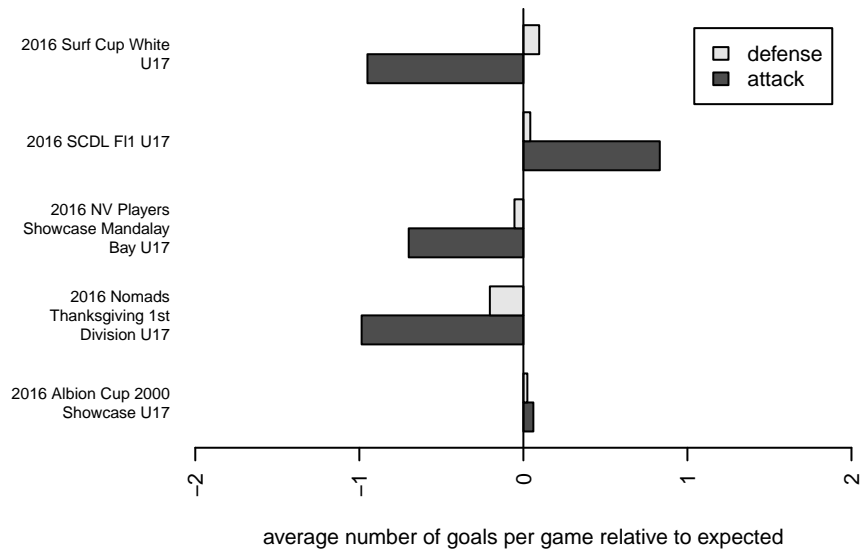

San Diego SC Academy Navy B00

San Diego SC
 San Diego, CAS
 B00 total strength=1815
 attack=39.88 defense=28.45
 fall league = SCDL FI1 U17

alt names used:
 SDSC ACADEMY NAVY BLUE (CAS)
 San Diego SC B2000 Academy Navy
 SAN DIEGO B2000 ACADEMY NAVY (CAS)
 San Diego Soccer Club B2000 ACADEMY Nav
 SAN DIEGO SDSC B2000 LINENBERGER (C/

Venues played:
 2016 Albion Cup 2000 Showcase U17
 2016 Surf Cup White U17
 2016 SCDL FI1 U17
 2016 Nomads Thanksgiving 1st Division U17
 2016 NV Players Showcase Mandalay Bay U17

**attack and defense variance (black dot)
relative to other teams
and top 10 in region**

**attack and defense rating
relative to others at age
and all opponents in last 13 months**

**attack and defense rating
relative to others at age
and all opponents in last 13 months**

Performance relative to 13 month average

Performance relative to 13 month average

Distribution of opponents
 Red = Lose zone, Blue = Win zone, Green = Even
 Black line separates win/lose zones

lot. A=Neither has attack advantage, B=Opponent has both attack and defense advantage, C=Opponent has both attack and defense disadvantage, D=Both have