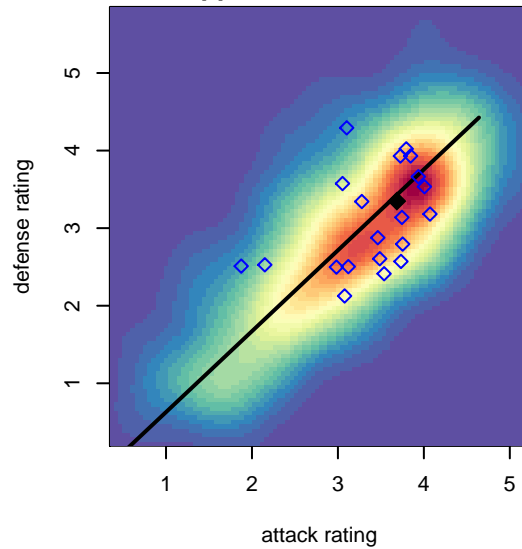

San Diego SC Academy Navy B00

San Diego SC
 San Diego, CAS
 B00 total strength=1815
 attack=39.88 defense=28.45
 fall league = SCDL FI1 U17

alt names used:
 SDSC ACADEMY NAVY BLUE (CAS)
 San Diego SC B2000 Academy Navy
 SAN DIEGO B2000 ACADEMY NAVY (CAS)
 San Diego Soccer Club B2000 ACADEMY Nav
 SAN DIEGO SDSC B2000 LINENBERGER (C/

Venues played:
 2016 Albion Cup 2000 Showcase U17
 2016 Surf Cup White U17
 2016 SCDL FI1 U17
 2016 Nomads Thanksgiving 1st Division U17
 2016 NV Players Showcase Mandalay Bay U17

**attack and defense variance (black dot)
relative to other teams
and top 10 in region**

**attack and defense rating
relative to others at age
and all opponents in last 13 months**

**attack and defense rating
relative to others at age
and all opponents in last 13 months**

Performance relative to 13 month average

Performance relative to 13 month average

Distribution of opponents
 Red = Lose zone, Blue = Win zone, Green = Even
 Black line separates win/lose zones

lot. A=Neither has attack advantage, B=Opponent has both attack and defense advantage, C=Opponent has both attack and defense disadvantage, D=Both have